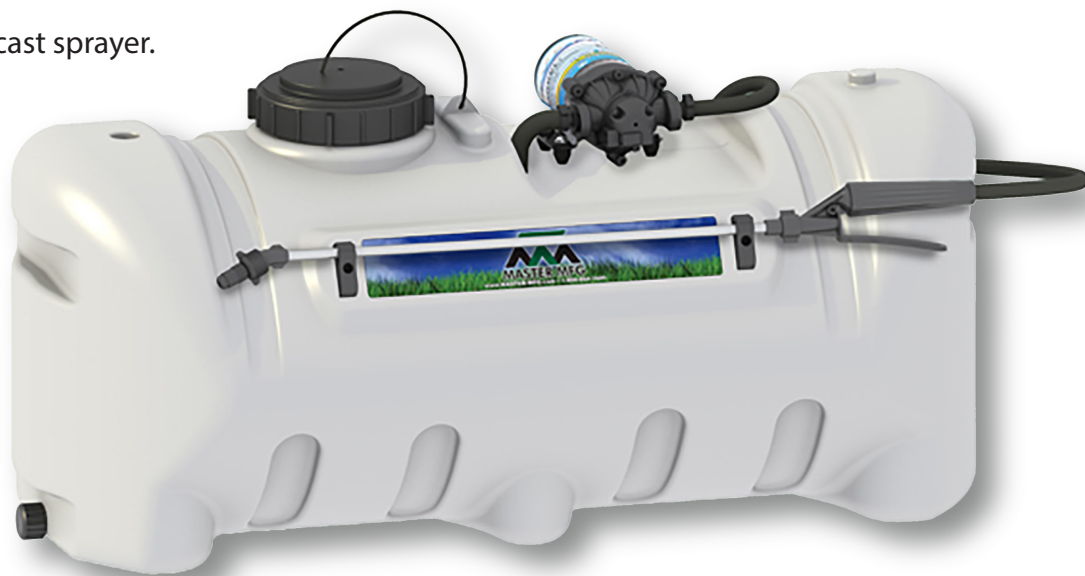

25 *Gallon* SPOT SPRAYER

Sprayer Features:

Features a robust Everflo 2.2 GPM 12V on-demand diaphragm pump.
Easily move with quick grip handles built into the UV resistant tank.
Includes 15 feet of hose to spray gun that gives more flexibility for those hard to reach areas.
Accessible molded in drain port.
Comes standard with 12v wire harness that features an alligator clamp connection.
Approved for use with Round-Up® and other agricultural brand herbicides and insecticides.
Backed by a two-year warranty on pump & components.
Can be used with UTVs and other means of transportation with some modifications.

Spot Spraying:

Reaches up to 25 feet vertically and 30 feet horizontally from the comfort of your seat.
As applications change, quickly adjust the nozzle from a steady stream to a wide mist.
Traditional spray gun features a trigger lock to reduce hand fatigue and an in-handle filter for increased durability.

Broadcast Spraying:

This spot sprayer can be converted to a broadcast sprayer. Speak to our sales team for more information.

Coverage:

This 2.2GPM 25 gallon spot sprayer is designed to handle low volume isolated spraying applications. Easily tackle weeds, trees, fence lines, livestock and similar applications.

25 GALLON SPOT SPRAYER, 2.2 GPM

Find us online at
www.greenrubber.com

Green Rubber
Kennedy Ag
Ag & Industrial Supply
Belting & Fabrication